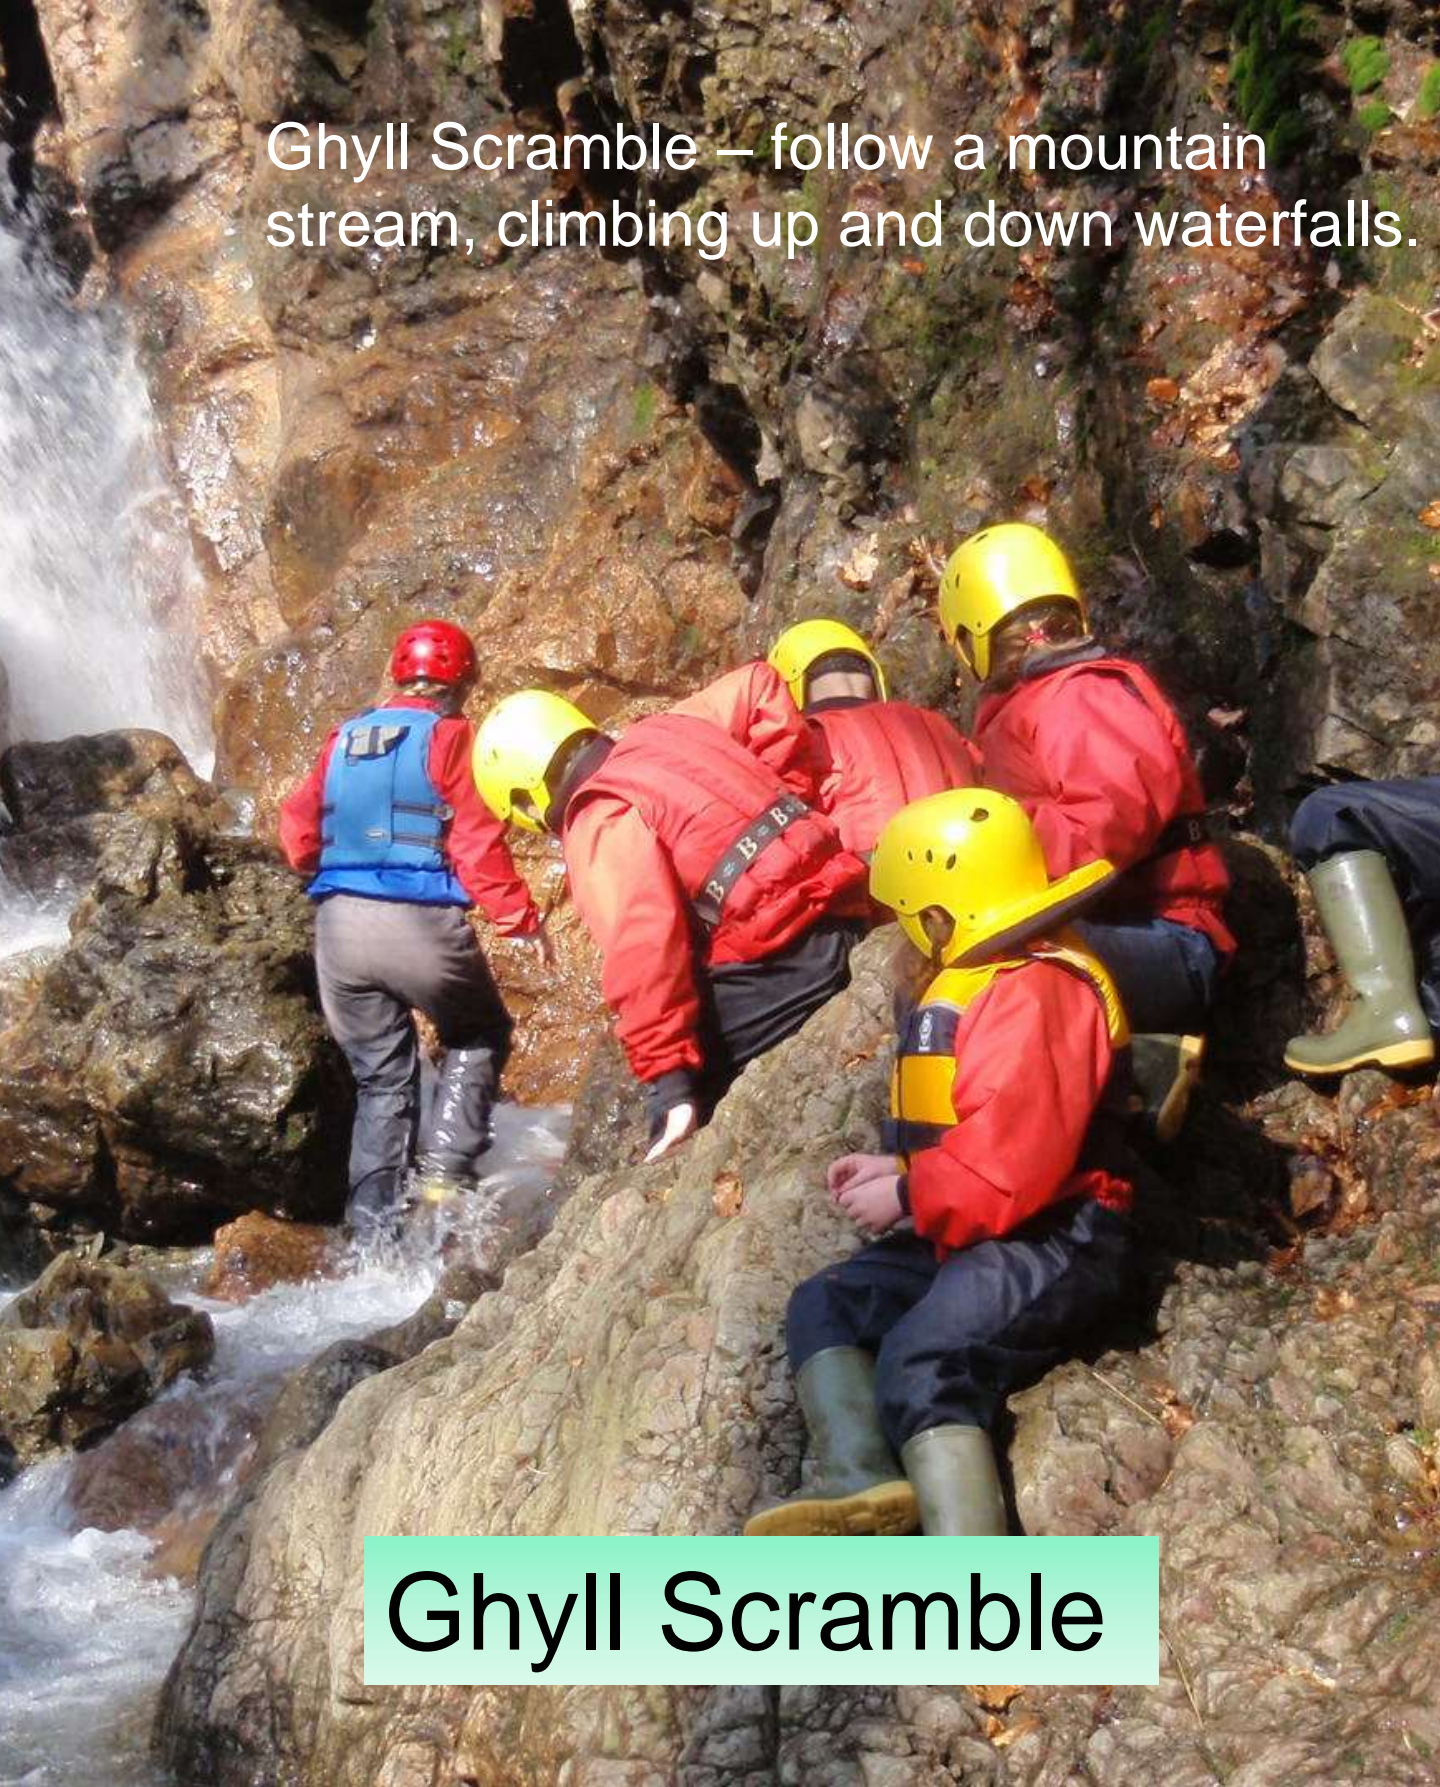

12 person voyager canoe - paddle a short distance across the lake or the full length of Coniston Water

Voyager Canoe

WATER PARK
LAKELAND ADVENTURE
CENTRE
CONISTON WATER

Ghyll Scramble – follow a mountain stream, climbing up and down waterfalls.